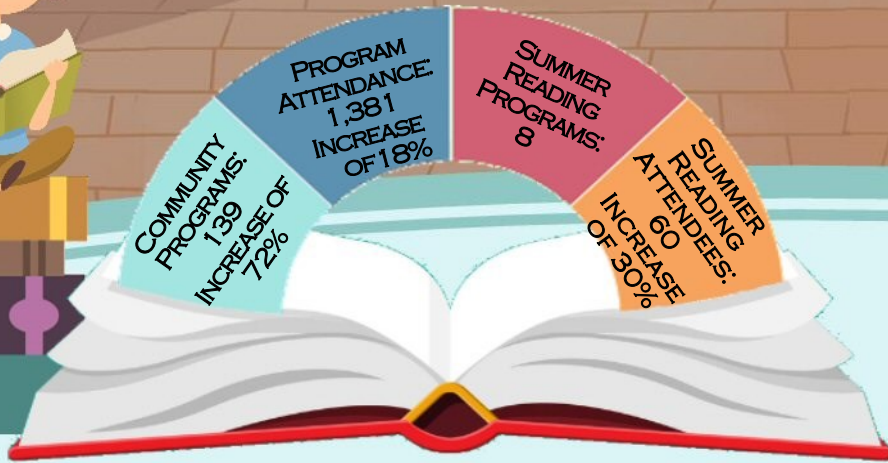

FIRST LIBRARY TO RECEIVE THE PRESTIGIOUS NYS SENATE EMPIRE AWARD!

CHOSEN TO BE A PARTNER LIBRARY FOR DOLLY PARTON'S IMAGINATION LIBRARY

WIFI LOG-ONS: 4,861 INCREASE OF 9.9%

COMPUTER LOG-ONS: 2,195

AINSWORTH MEMORIAL LIBRARY

2019 COMMUNITY REPORT

A Snapshot of how the community uses the resources offered by the Library.

Compiled from Statistics gathered from January 1st through December 31st, 2018

17,515 ITEMS CHECKED OUT
INCREASE OF 11%

702 E-MEDIA CHECKED OUT
INCREASE OF 36%

INTERLIBRARY TRANSACTIONS:
LOANED: 2,713 BORROWED: 3,645

10,969 LIBRARY VISITORS
INCREASE OF 13%